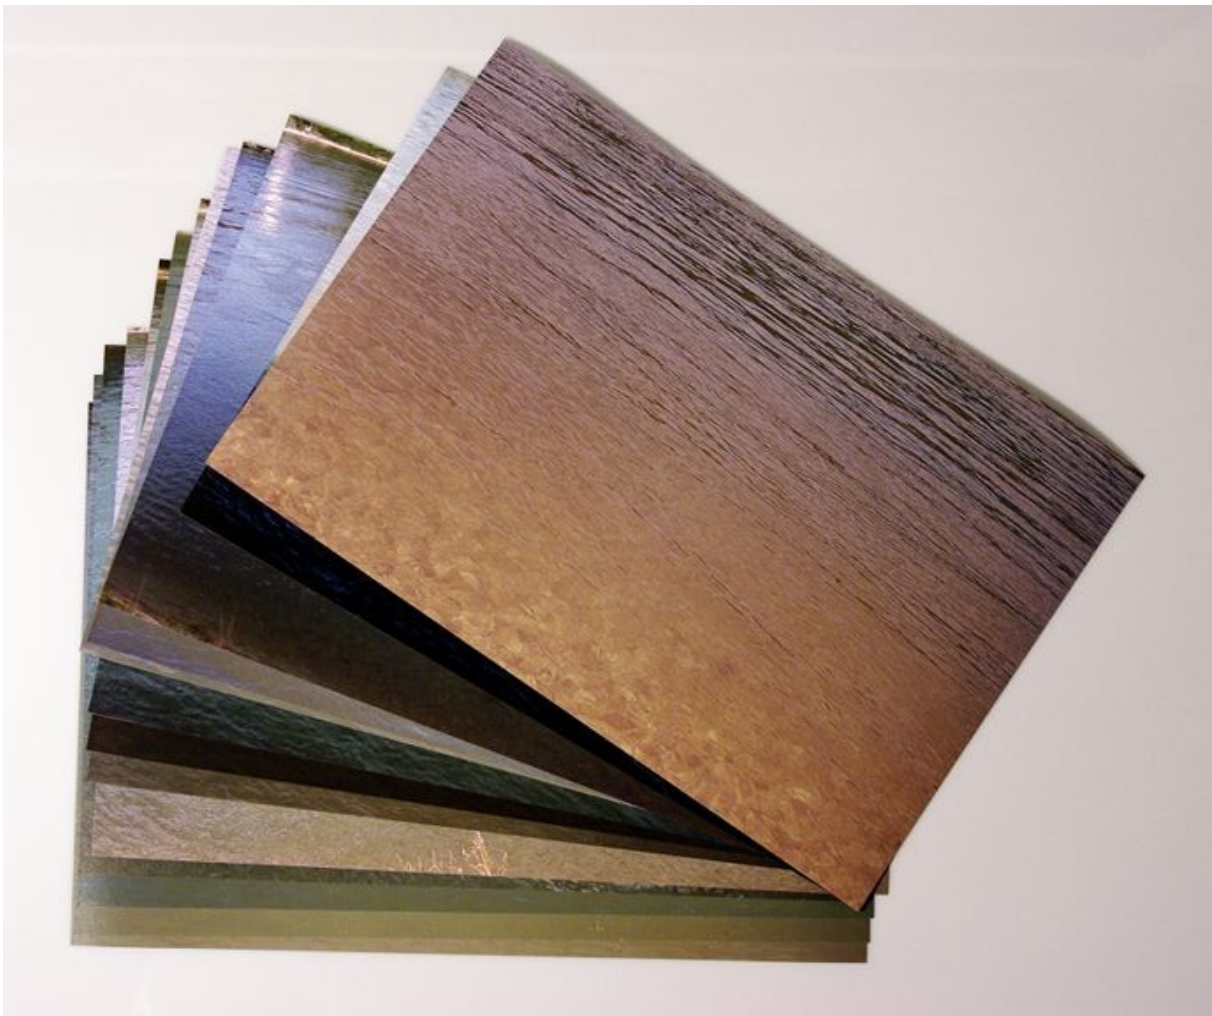

PIERRE MJ SOIGNON

Impression sur papier fond bleu | print on blue back paper 20 x 30 cm